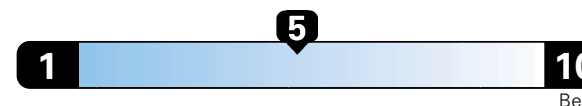

This vehicle emits 352 grams CO2 per mile. The best emits 0 grams per mile (tailpipe only). Producing and distributing fuel also creates emissions; learn more at fuelconomy.gov.

Actual results will vary for many reasons, including driving conditions and how you drive and maintain your vehicle. The average new vehicle gets 27 MPG and cost $7,000 to fuel over 5 years. Cost estimates are based on 15,000 miles per year at $2.55 per gallon. MPGe is miles per gasoline gallon equivalent. Vehicle emissions are a significant cause of climate change and smog.

fuelconomy.gov

Calculate personalized estimates and compare vehicles