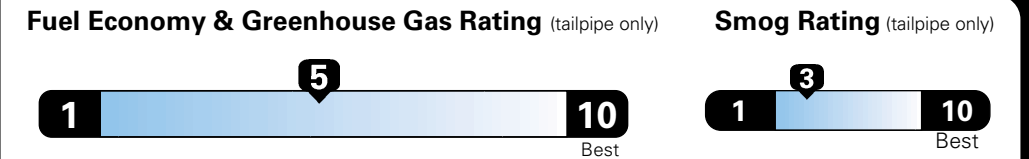

**5 YEAR / 60,000 MILE
 POWERTRAIN WARRANTY**

Fuel Economy and Environment

**Flexible Fuel Vehicle
 Gasoline-Ethanol (E85)**

**You spend
 \$500
 in fuel costs
 over 5 years
 compared to the
 average new vehicle.**

**Annual fuel cost
 \$1,450**

Actual results will vary for many reasons, including driving conditions and how you drive and maintain your vehicle. The average new vehicle gets 27 MPG and cost \$6,750 to fuel over 5 years. Cost estimates are based on 15,000 miles per year at \$2.40 per gallon. This is a dual fueled automobile. MPGe is miles per gasoline gallon equivalent. Vehicle emissions are a significant cause of climate change and smog.