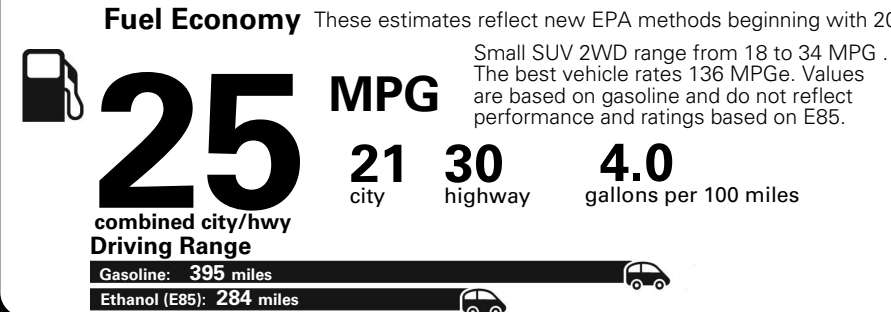

**5 YEAR / 60,000 MILE
 POWERTRAIN WARRANTY**

Fuel Economy and Environment

**Flexible Fuel Vehicle
 Gasoline-Ethanol (E85)**

**You spend
 \$500
 in fuel costs
 over 5 years
 compared to the
 average new vehicle.**