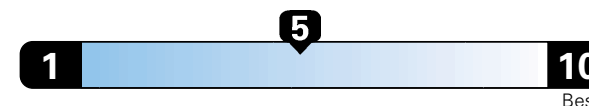

4.0 gallons per 100 miles

You spend

\$750

in fuel costs
over 5 years
compared to the
average new vehicle.

Annual fuel cost
\$1,550

Fuel Economy & Greenhouse Gas Rating (tailpipe only)

Smog Rating (tailpipe only)