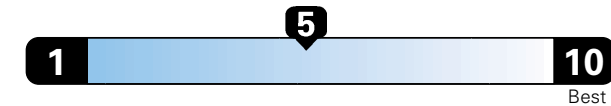

2019 MODEL YEAR

Jeep CHEROKEE LATITUDE FWD

For more information visit: www.jeep.com
or call 1-877-IAM-JEEP

FCA US LLC

THIS VEHICLE IS MANUFACTURED TO MEET SPECIFIC UNITED STATES REQUIREMENTS. THIS VEHICLE IS NOT MANUFACTURED FOR SALE OR REGISTRATION OUTSIDE OF THE UNITED STATES.

MANUFACTURER'S SUGGESTED RETAIL PRICE OF THIS MODEL INCLUDING DEALER PREPARATION

Base Price: $24,545

JEOP CHEROKEE LATITUDE FWD
Exterior Color: Velvet Red Pearl-Coat Exterior Paint
Interior Color: Black Interior Color
Interior: Cloth Bucket Seats
Engine: 2.4L I4 MultiAir® Engine
Transmission: 9-Speed Automatic Transmission

STANDARD EQUIPMENT (UNLESS REPLACED BY OPTIONAL EQUIPMENT)
FUNCTIONAL/SAFETY FEATURES

Advanced Multistage Front Airbags
Supplemental Side-Curtain Front and Rear Airbags
Supplemental Front Seat-Mounted Side Airbags
LATCH Ready Child Seat Anchor System
ParkView® Rear Back-Up Camera
Keyless Entry with Panic Alarm
All Speed Traction Control
Electronic Stability Control
Electronic Roll Mitigation
4-Wheel Disc Anti-Lock Brakes
Speed Control
Tire-Fill Alert
Tire Pressure Monitoring Display
Capless Fuel-Fill

INTERIOR FEATURES

Uconnect® 4 with 7-Inch Display
Apple CarPlay®
Google Android Auto™
Cluster 3.5-Inch TFT Black and White Display
Integrated Voice Command with Bluetooth®
Media Center Electronics Storage
6-Speakers
12-Volt Auxiliary Power Outlet
Power Windows with Driver's One-Touch Feature

EXTERIOR FEATURES

17-Inch x 7-Inch Full Face Steel Wheels
225/60R17 BSW All-Season Tires
Tire Service Kit (No Compact Spare)
Power-Heated Mirrors
Automatic Headlamps
LED Low / High Beam Headlamps
Front LED Fog Lamps
Bright Side Roof Rails

OPTIONAL EQUIPMENT (May Replace Standard Equipment)