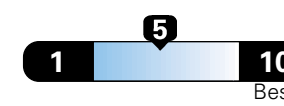

Smog Rating (tailpipe only)

This vehicle emits 352 grams CO2 per mile. The best emits 0 grams per mile (tailpipe only). Producing and distributing fuel also creates emissions; learn more at fuelconomy.gov.

Actual results will vary for many reasons, including driving conditions and how you drive and maintain your vehicle. The average new vehicle gets 27 MPG and cost $7,000 to fuel over 5 years. Cost estimates are based on 15,000 miles per year at $2.55 per gallon. MPGe is miles per gasoline gallon equivalent. Vehicle emissions are a significant cause of climate change and smog.

fuelconomy.gov

Calculate personalized estimates and compare vehicles