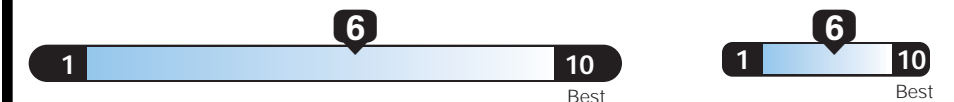

This vehicle emits 359 grams CO2 per mile. The best emits 0 grams per mile (tailpipe only). Producing and distributing fuel also creates emissions; learn more at fuel economy.gov

Actual results will vary for many reasons, including driving conditions and how you drive and maintain your vehicle. The average new vehicle gets 25 MPG and cost $9,000 to fuel over 5 years. Cost estimates are based on 15,000 miles per year at $3.00 per gallon. MPGe is miles per gasoline gallon equivalent. Vehicle emissions are a significant cause of climate change and smog.

fuel economy.gov

Calculate personalized estimates and compare vehicles