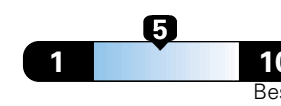

Smog Rating (tailpipe only)

This vehicle emits 352 grams CO2 per mile. The best emits 0 grams per mile (tailpipe only). Producing and distributing fuel also creates emissions; learn more at fuel economy.gov.

Actual results will vary for many reasons, including driving conditions and how you drive and maintain your vehicle. The average new vehicle gets 27 MPG and cost $7,000 to fuel over 5 years. Cost estimates are based on 15,000 miles per year at $2.55 per gallon. MPGe is miles per gasoline gallon equivalent. Vehicle emissions are a significant cause of climate change and smog.

fuel economy.gov

Calculate personalized estimates and compare vehicles