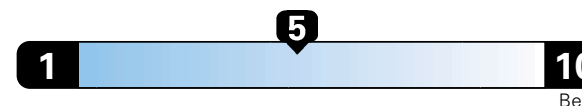

2019 MODEL YEAR

Jeep CHEROKEE LATITUDE FWD

For more information visit: www.jeep.com
or call 1-877-IAM-JEEP

FCA US LLC

THIS VEHICLE IS MANUFACTURED TO MEET SPECIFIC UNITED STATES REQUIREMENTS. THIS VEHICLE IS NOT MANUFACTURED FOR SALE OR REGISTRATION OUTSIDE OF THE UNITED STATES.

MANUFACTURER'S SUGGESTED RETAIL PRICE OF THIS MODEL INCLUDING DEALER PREPARATION

Base Price: $24,545

JEOP CHEROKEE LATITUDE FWD
Exterior Color: Velvet Red Pearl-Coat Exterior Paint
Interior Color: Black Interior Color
Interior: Cloth Bucket Seats
Engine: 2.4L I4 MultiAir® Engine
Transmission: 9-Speed Automatic Transmission
STANDARD EQUIPMENT (UNLESS REPLACED BY OPTIONAL EQUIPMENT)
FUNCTIONAL/SAFETY FEATURES

- Advanced Multistage Front Airbags
- Supplemental Side-Curtain Front and Rear Airbags
- Supplemental Front Seat-Mounted Side Airbags
- LATCH Ready Child Seat Anchor System
- ParkView® Rear Back-Up Camera
- Keyless Entry with Panic Alarm
- All Speed Traction Control
- Electronic Stability Control
- Electronic Roll Mitigation
- 4-Wheel Disc Anti-Lock Brakes
- Speed Control
- Tire-Fill Alert
- Tire Pressure Monitoring Display
- Capless Fuel-Fill

INTERIOR FEATURES

- Uconnect® 4 with 7-Inch Display
- Apple CarPlay®
- Google Android Auto™
- Cluster 3.5-Inch TFT Black and White Display
- Integrated Voice Command with Bluetooth®
- Media Center Electronics Storage
- 6-Speakers
- 12-Volt Auxiliary Power Outlet
- Power Windows with Driver's One-Touch Feature

EXTERIOR FEATURES

- 17-Inch x 7-inch Full Face Steel Wheels
- 225/60R17 BSW All-Season Tires
- Tire Service Kit (No Compact Spare)
- Power-Heated Mirrors
- Automatic Headlamps