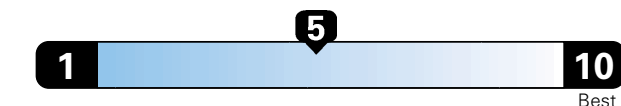

2019 MODEL YEAR

Jeep CHEROKEE LATITUDE FWD

For more information visit: www.jeep.com
or call 1-877-IAM-JEEP

FCA US LLC

THIS VEHICLE IS MANUFACTURED TO MEET SPECIFIC UNITED STATES REQUIREMENTS. THIS VEHICLE IS NOT MANUFACTURED FOR SALE OR REGISTRATION OUTSIDE OF THE UNITED STATES.

MANUFACTURER'S SUGGESTED RETAIL PRICE OF THIS MODEL INCLUDING DEALER PREPARATION

Base Price: $24,545

JEOP CHEROKEE LATITUDE FWD
Exterior Color: Billet Silver Metallic Clear Coat Exterior Paint
Interior Color: Black Interior Color
Interior: Cloth Bucket Seats
Engine: 2.4L I4 MultiAir® Engine
Transmission: 9-Speed Automatic Transmission
STANDARD EQUIPMENT (UNLESS REPLACED BY OPTIONAL EQUIPMENT)
FUNCTIONAL/SAFETY FEATURES

- Advanced Multistage Front Airbags
- Supplemental Side-Curtain Front and Rear Airbags
- Supplemental Front Seat-Mounted Side Airbags
- LATCH Ready Child Seat Anchor System
- ParkView® Rear Back-Up Camera
- Keyless Entry with Panic Alarm
- All Speed Traction Control
- Electronic Stability Control
- Electronic Roll Mitigation
- 4-Wheel Disc Anti-Lock Brakes
- Speed Control
- Tire-Fill Alert
- Tire Pressure Monitoring Display
- Capless Fuel-Fill

INTERIOR FEATURES

- Uconnect® 4 with 7-Inch Display
- Apple CarPlay®
- Google Android Auto™
- Cluster 3.5-Inch TFT Black and White Display
- Integrated Voice Command with Bluetooth®
- Media Center Electronics Storage
- 6-Speakers
- 12-Volt Auxiliary Power Outlet
- Power Windows with Driver's One-Touch Feature

EXTERIOR FEATURES

- 17-Inch x 7-inch Full Face Steel Wheels
- 225/60R17 BSW All-Season Tires
- Tire Service Kit (No Compact Spare)
- Power-Heated Mirrors
- Automatic Headlamps