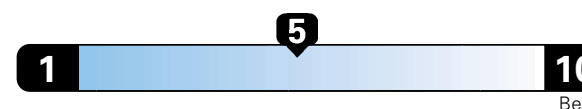

This vehicle emits 352 grams CO2 per mile. The best emits 0 grams per mile (tailpipe only). Producing and distributing fuel also creates emissions; learn more at fuelconomy.gov.

Actual results will vary for many reasons, including driving conditions and how you drive and maintain your vehicle. The average new vehicle gets 27 MPG and cost $7,000 to fuel over 5 years. Cost estimates are based on 15,000 miles per year at $2.55 per gallon. MPGe is miles per gasoline gallon equivalent. Vehicle emissions are a significant cause of climate change and smog.

fuelconomy.gov

Calculate personalized estimates and compare vehicles