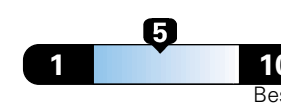

This vehicle emits 352 grams CO2 per mile. The best emits 0 grams per mile (tailpipe only). Producing and distributing fuel also creates emissions; learn more at fuelconomy.gov.

Actual results will vary for many reasons, including driving conditions and how you drive and maintain your vehicle. The average new vehicle gets 27 MPG and cost $7,000 to fuel over 5 years. Cost estimates are based on 15,000 miles per year at $2.55 per gallon. MPGe is miles per gasoline gallon equivalent. Vehicle emissions are a significant cause of climate change and smog.

fuelconomy.gov

Calculate personalized estimates and compare vehicles