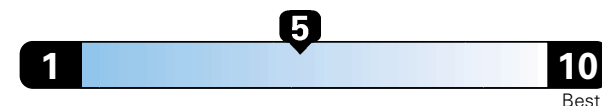

This vehicle emits 387 grams CO2 per mile. The best emits 0 grams per mile (tailpipe only). Producing and distributing fuel also creates emissions; learn more at fuel economy.gov.

Actual results will vary for many reasons, including driving conditions and how you drive and maintain your vehicle. The average new vehicle gets 27 MPG and cost $7,000 to fuel over 5 years. Cost estimates are based on 15,000 miles per year at $2.80 per gallon. MPGe is miles per gasoline gallon equivalent. Vehicle emissions are a significant cause of climate change and smog.

fuel economy.gov

Calculate personalized estimates and compare vehicles