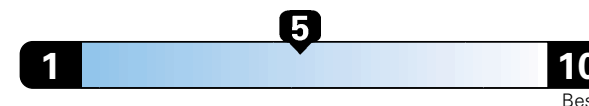

This vehicle emits 387 grams CO2 per mile. The best emits 0 grams per mile (tailpipe only). Producing and distributing fuel also creates emissions; learn more at fuel economy.gov.

Actual results will vary for many reasons, including driving conditions and how you drive and maintain your vehicle. The average new vehicle gets 27 MPG and cost $7,000 to fuel over 5 years. Cost estimates are based on 15,000 miles per year at $2.80 per gallon. MPGe is miles per gasoline gallon equivalent. Vehicle emissions are a significant cause of climate change and smog.

fuel economy.gov

Calculate personalized estimates and compare vehicles