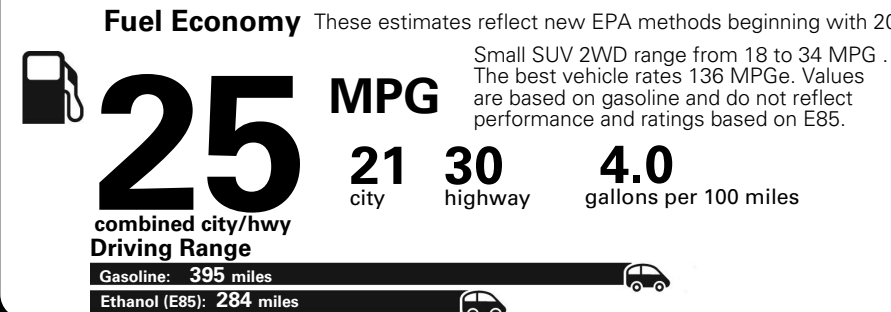

Fuel Economy and Environment

**Flexible Fuel Vehicle
 Gasoline-Ethanol (E85)**

You spend \$500
 in fuel costs over 5 years compared to the average new vehicle.

Annual fuel cost \$1,450

Actual results will vary for many reasons, including driving conditions and how you drive and maintain your vehicle. The average new vehicle gets 27 MPG and cost \$6,750 to fuel over 5 years. Cost estimates are based on 15,000 miles per year at \$2.40 per gallon. This is a dual fueled automobile. MPGe is miles per gasoline gallon equivalent. Vehicle emissions are a significant cause of climate change and smog.