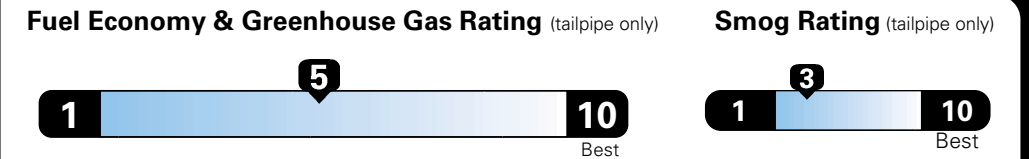

Fuel Economy and Environment

**Flexible Fuel Vehicle
 Gasoline-Ethanol (E85)**

You spend \$500
 in fuel costs over 5 years compared to the average new vehicle.

Annual fuel cost \$1,450

Actual results will vary for many reasons, including driving conditions and how you drive and maintain your vehicle. The average new vehicle gets 27 MPG and cost \$6,750 to fuel over 5 years. Cost estimates are based on 15,000 miles per year at \$2.40 per gallon. This is a dual fueled automobile. MPGe is miles per gasoline gallon equivalent. Vehicle emissions are a significant cause of climate change and smog.