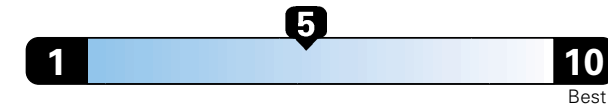

This vehicle emits 352 grams CO2 per mile. The best emits 0 grams per mile (tailpipe only). Producing and distributing fuel also creates emissions; learn more at fuel economy.gov.

Smog Rating (tailpipe only)