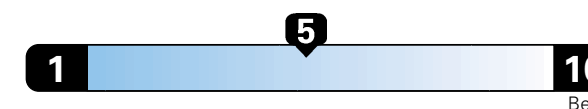

2019 MODEL YEAR

Jeep CHEROKEE LATITUDE PLUS FWD

For more information visit: www.jeep.com
or call 1-877-IAM-JEEP

FCA US LLC

THIS VEHICLE IS MANUFACTURED TO MEET SPECIFIC UNITED STATES REQUIREMENTS. THIS VEHICLE IS NOT MANUFACTURED FOR SALE OR REGISTRATION OUTSIDE OF THE UNITED STATES.

MANUFACTURER'S SUGGESTED RETAIL PRICE OF THIS MODEL INCLUDING DEALER PREPARATION

Base Price: $27,145

JEOP CHEROKEE LATITUDE PLUS FWD
Exterior Color: Diamond Black Crystal Pearl-Coat Exterior Paint
Interior Color: Black Interior Color
Interior: Cloth / Premium Vinyl Bucket Seats
Engine: 2.4L I4 MultiAir® Engine
Transmission: 9-Speed Automatic Transmission

STANDARD EQUIPMENT (UNLESS REPLACED BY OPTIONAL EQUIPMENT)
FUNCTIONAL/SAFETY FEATURES

Advanced Multistage Front Airbags
Supplemental Side-Curtain Front and Rear Airbags
Supplemental Front Seat-Mounted Side Airbags
LATCH Ready Child Seat Anchor System
ParkView® Rear Back-Up Camera
Keyless Go™ / Passive Entry
Keyless Entry with Panic Alarm
All Speed Traction Control
Electronic Stability Control
Electronic Roll Mitigation
4-Wheel Disc Anti-Lock Brakes
Speed Control
Tire-Fill Alert
Tire Pressure Monitoring Display
Capless Fuel-Fill
Deep Tint Sunscreen Glass

INTERIOR FEATURES