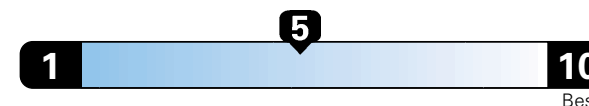

2019 MODEL YEAR

Jeep CHEROKEE LATITUDE PLUS FWD

For more information visit: www.jeep.com
or call 1-877-IAM-JEEP

FCA US LLC

THIS VEHICLE IS MANUFACTURED TO MEET SPECIFIC UNITED STATES REQUIREMENTS. THIS VEHICLE IS NOT MANUFACTURED FOR SALE OR REGISTRATION OUTSIDE OF THE UNITED STATES.

MANUFACTURER'S SUGGESTED RETAIL PRICE OF THIS MODEL INCLUDING DEALER PREPARATION

Base Price: $27,145

JEOP CHEROKEE LATITUDE PLUS FWD
Exterior Color: Granite Crystal Metallic Clear-Coat Exterior Paint
Interior Color: Black Interior Color
Interior: Cloth / Premium Vinyl Bucket Seats
Engine: 2.4L I4 MultiAir® Engine
Transmission: 9-Speed Automatic Transmission
STANDARD EQUIPMENT (UNLESS REPLACED BY OPTIONAL EQUIPMENT)
FUNCTIONAL/SAFETY FEATURES

Advanced Multistage Front Airbags
Supplemental Side-Curtain Front and Rear Airbags
Supplemental Front Seat-Mounted Side Airbags
LATCH Ready Child Seat Anchor System
ParkView® Rear Back-Up Camera
Keyless Go™ / Passive Entry
Keyless Entry with Panic Alarm
All Speed Traction Control
Electronic Stability Control
Electronic Roll Mitigation
4-Wheel Disc Anti-Lock Brakes
Speed Control
Tire-Fill Alert
Tire Pressure Monitoring Display
Capless Fuel-Fill
Deep Tint Sunscreen Glass