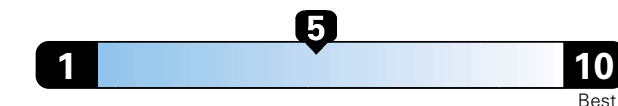

Fuel Economy & Greenhouse Gas Rating (tailpipe only)

This vehicle emits 352 grams CO2 per mile. The best emits 0 grams per mile (tailpipe only). Producing and distributing fuel also creates emissions; learn more at fuelconomy.gov.