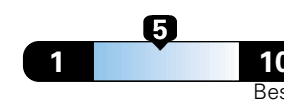

Smog Rating (tailpipe only)

This vehicle emits 352 grams CO2 per mile. The best emits 0 grams per mile (tailpipe only). Producing and distributing fuel also creates emissions; learn more at fuel economy.gov.

Actual results will vary for many reasons, including driving conditions and how you drive and maintain your vehicle. The average new vehicle gets 27 MPG and cost $7,000 to fuel over 5 years. Cost estimates are based on 15,000 miles per year at $2.55 per gallon. MPGe is miles per gasoline gallon equivalent. Vehicle emissions are a significant cause of climate change and smog.

fuel economy.gov

Calculate personalized estimates and compare vehicles