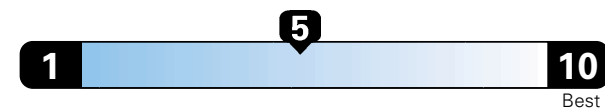

2019 MODEL YEAR

Jeep CHEROKEE LATITUDE PLUS FWD

For more information visit: www.jeep.com
or call 1-877-IAM-JEEP

FCA US LLC

THIS VEHICLE IS MANUFACTURED TO MEET SPECIFIC UNITED STATES REQUIREMENTS. THIS VEHICLE IS NOT MANUFACTURED FOR SALE OR REGISTRATION OUTSIDE OF THE UNITED STATES.

MANUFACTURER'S SUGGESTED RETAIL PRICE OF THIS MODEL INCLUDING DEALER PREPARATION

Base Price: $27,145

JEOP CHEROKEE LATITUDE PLUS FWD
Exterior Color: Velvet Red Pearl-Coat Exterior Paint
Interior Color: Black Interior Color
Interior: Cloth / Premium Vinyl Bucket Seats
Engine: 2.4L I4 MultiAir® Engine
Transmission: 9-Speed Automatic Transmission
STANDARD EQUIPMENT (UNLESS REPLACED BY OPTIONAL EQUIPMENT)
FUNCTIONAL/SAFETY FEATURES

Advanced Multistage Front Airbags
Supplemental Side-Curtain Front and Rear Airbags
Supplemental Front Seat-Mounted Side Airbags
LATCH Ready Child Seat Anchor System
ParkView® Rear Back-Up Camera
Keyless Go™ / Passive Entry
Keyless Entry with Panic Alarm
All Speed Traction Control
Electronic Stability Control
Electronic Roll Mitigation
4-Wheel Disc Anti-Lock Brakes
Speed Control
Tire-Fill Alert
Tire Pressure Monitoring Display
Capless Fuel-Fill
Deep Tint Sunscreen Glass

INTERIOR FEATURES
Uconnect® 4 with 7-Inch Display
Apple CarPlay®
Google Android Auto™
SiriusXM® Sat Radio w/ 1-Yr Radio Subscription
Cluster 3.5-Inch TFT Black and White Display
Integrated Voice Command with Bluetooth®
Media Center Electronics Storage
USB Charging Port in Console Bin
Dual USB Ports in Rear of Console
6-Speakers
Premium Wrapped Steering Wheel
Steering Wheel Mounted Audio Controls
Power Front Windows w/ 1-Touch Up and Down Feature
12-Volt Auxiliary Power Outlet
Power 8-Way Driver Seat
Power 4-Way Lumbar Adjustable Driver Seat