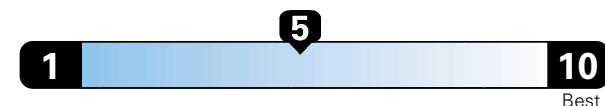

2019 MODEL YEAR

Jeep CHEROKEE LATITUDE PLUS FWD

For more information visit: www.jeep.com
or call 1-877-IAM-JEEP

FCA US LLC

THIS VEHICLE IS MANUFACTURED TO MEET SPECIFIC UNITED STATES REQUIREMENTS. THIS VEHICLE IS NOT MANUFACTURED FOR SALE OR REGISTRATION OUTSIDE OF THE UNITED STATES.

MANUFACTURER'S SUGGESTED RETAIL PRICE OF THIS MODEL INCLUDING DEALER PREPARATION

Base Price: $27,145

JEOP CHEROKEE LATITUDE PLUS FWD
Exterior Color: Bright White Clear Coat Exterior Paint
Interior Color: Black Interior Color
Interior: Cloth / Premium Vinyl Bucket Seats
Engine: 2.4L I4 MultiAir® Engine
Transmission: 9-Speed Automatic Transmission
STANDARD EQUIPMENT (UNLESS REPLACED BY OPTIONAL EQUIPMENT)
FUNCTIONAL/SAFETY FEATURES

Advanced Multistage Front Airbags
Supplemental Side-Curtain Front and Rear Airbags
Supplemental Front Seat-Mounted Side Airbags
LATCH Ready Child Seat Anchor System
ParkView® Rear Back-Up Camera
Keyless Go™ / Passive Entry
Keyless Entry with Panic Alarm
All Speed Traction Control
Electronic Stability Control
Electronic Roll Mitigation
4-Wheel Disc Anti-Lock Brakes
Speed Control
Tire-Fill Alert
Tire Pressure Monitoring Display
Capless Fuel-Fill
Deep Tint Sunscreen Glass

INTERIOR FEATURES

Uconnect® 4 with 7-Inch Display
Apple CarPlay®
Google Android Auto™
SiriusXM® Sat Radio w/ 1-Yr Radio Subscription
Cluster 3.5-Inch TFT Black and White Display
Integrated Voice Command with Bluetooth®
Media Center Electronics Storage
USB Charging Port in Console Bin
Dual USB Ports in Rear of Console
6-Speakers
Premium Wrapped Steering Wheel
Steering Wheel Mounted Audio Controls
Power Front Windows w/ 1-Touch Up and Down Feature
12-Volt Auxiliary Power Outlet
Power 8-Way Driver Seat
Power 4-Way Lumbar Adjustable Driver Seat