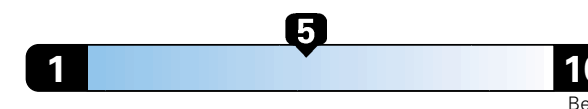

Fuel Economy and Environment

Gasoline Vehicle

Fuel Economy These estimates reflect new EPA methods beginning with 2017 models.
25 MPG **22** city **31** highway
 combined city/hwy
4.0 gallons per 100 miles

Small SUV 2WD range from 18 to 37 MPG .
 The best vehicle rates 136 MPGe.

**You spend
 \$750
 in fuel costs
 over 5 years
 compared to the
 average new vehicle.**

**Annual fuel cost
 \$1,550**

Fuel Economy & Greenhouse Gas Rating (tailpipe only)