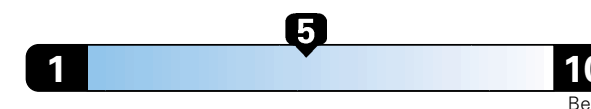

Fuel Economy and Environment

Gasoline Vehicle

Fuel Economy These estimates reflect new EPA methods beginning with 2017 models.
25 MPG **22** city **31** highway
 combined city/hwy
4.0 gallons per 100 miles

Small SUV 2WD range from 18 to 37 MPG. The best vehicle rates 136 MPGe.

You spend \$750
in fuel costs over 5 years
 compared to the average new vehicle.

Annual fuel cost \$1,550

Fuel Economy & Greenhouse Gas Rating (tailpipe only)