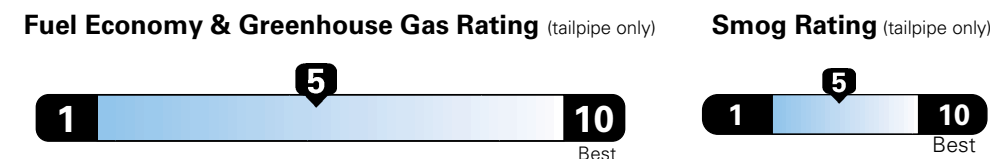

This vehicle emits 352 grams CO2 per mile. The best emits 0 grams per mile (tailpipe only). Producing and distributing fuel also creates emissions; learn more at fuelconomy.gov.

Actual results will vary for many reasons, including driving conditions and how you drive and maintain your vehicle. The average new vehicle gets 27 MPG and cost $7,000 to fuel over 5 years. Cost estimates are based on 15,000 miles per year at $2.55 per gallon. MPGe is miles per gasoline gallon equivalent. Vehicle emissions are a significant cause of climate change and smog.

fuelconomy.gov

Calculate personalized estimates and compare vehicles

GOVERNMENT 5-STAR SAFETY RATINGS

Overall Vehicle Score Not Rated

Based on the combined ratings of frontal, side, and rollover. Should ONLY be compared to other vehicles of similar size and weight.

Frontal Crash Driver Passenger Not Rated Not Rated

Based on the risk of injury in a frontal impact. Should ONLY be compared to other vehicles of similar size and weight.

Side Crash Front seat Rear seat Not Rated Not Rated

Based on the risk of injury in a side impact.

Rollover ★★★★★

Based on the risk of rollover in a single-vehicle crash.

Star ratings range from 1 to 5 stars (★★★★★) with 5 being the highest. Source: National Highway Traffic Safety Administration (NHTSA) www.safercar.gov or 1-888-327-4236

The safety ratings above are based on Federal Government tests of particular vehicles equipped with certain features and options. The performance of this vehicle may differ.

PARTS CONTENT INFORMATION

FOR VEHICLES IN THIS CARLINE:
U.S./CANADIAN PARTS CONTENT: 69%
MAJOR SOURCES OF FOREIGN PARTS CONTENT:

MEXICO : 20%
NOTE: PARTS CONTENT DOES NOT INCLUDE FINAL ASSEMBLY, DISTRIBUTION, OR OTHER NON-PARTS COSTS.

FOR THIS VEHICLE:
FINAL ASSEMBLY POINT:
BELVIDERE, ILLINOIS, U.S.A.

COUNTRY OF ORIGIN:
ENGINE: UNITED STATES
TRANSMISSION: UNITED STATES

VEHICLE PROTECTION
A PRODUCT OF FCA US LLC

Ask for Mopar Vehicle Protection for your vehicle. We Built It. We Back It.