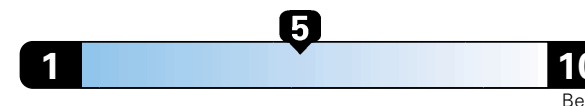

4.0 gallons per 100 miles

You spend

\$750

in fuel costs
over 5 years
compared to the
average new vehicle.

Annual fuel cost
\$1,550

Fuel Economy & Greenhouse Gas Rating (tailpipe only)

Smog Rating (tailpipe only)