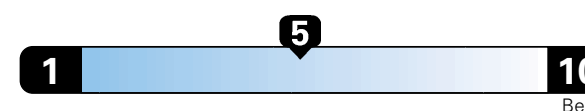

2019 MODEL YEAR

Jeep CHEROKEE LATITUDE PLUS FWD

For more information visit: www.jeep.com
or call 1-877-IAM-JEEP

FCA US LLC

THIS VEHICLE IS MANUFACTURED TO MEET SPECIFIC UNITED STATES REQUIREMENTS. THIS VEHICLE IS NOT MANUFACTURED FOR SALE OR REGISTRATION OUTSIDE OF THE UNITED STATES.

MANUFACTURER'S SUGGESTED RETAIL PRICE OF THIS MODEL INCLUDING DEALER PREPARATION

Base Price: $27,145

JEOP CHEROKEE LATITUDE PLUS FWD
Exterior Color: Bright White Clear Coat Exterior Paint
Interior Color: Black Interior Color
Interior: Cloth / Premium Vinyl Bucket Seats
Engine: 2.4L I4 MultiAir® Engine
Transmission: 9-Speed Automatic Transmission
STANDARD EQUIPMENT (UNLESS REPLACED BY OPTIONAL EQUIPMENT)
FUNCTIONAL/SAFETY FEATURES

Advanced Multistage Front Airbags
Supplemental Side-Curtain Front and Rear Airbags
Supplemental Front Seat-Mounted Side Airbags
LATCH Ready Child Seat Anchor System
ParkView® Rear Back-Up Camera
Keyless Go™ / Passive Entry
Keyless Entry with Panic Alarm
All Speed Traction Control
Electronic Stability Control
Electronic Roll Mitigation
4-Wheel Disc Anti-Lock Brakes
Speed Control
Tire-Fill Alert
Tire Pressure Monitoring Display
Capless Fuel-Fill
Deep Tint Sunscreen Glass

INTERIOR FEATURES

Uconnect® 4 with 7-Inch Display
Apple CarPlay®
Google Android Auto™
SiriusXM® Sat Radio w/ 1-Yr Radio Subscription
Cluster 3.5-Inch TFT Black and White Display
Integrated Voice Command with Bluetooth®
Media Center Electronics Storage
USB Charging Port in Console Bin
Dual USB Ports in Rear of Console
6-Speakers
Premium Wrapped Steering Wheel
Steering Wheel Mounted Audio Controls
Power Front Windows w/ 1-Touch Up and Down Feature
12-Volt Auxiliary Power Outlet
Power 8-Way Driver Seat
Power 4-Way Lumbar Adjustable Driver Seat