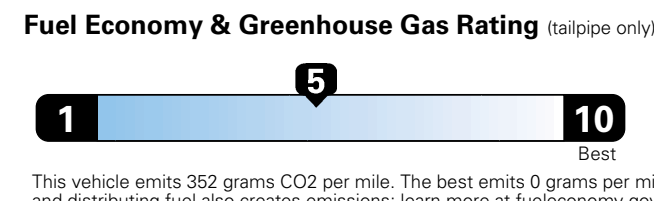

Fuel Economy and Environment

Gasoline Vehicle

Fuel Economy These estimates reflect new EPA methods beginning with 2017 models.

25 MPG combined city/hwy
 22 city 31 highway
 4.0 gallons per 100 miles

Small SUV 2WD range from 18 to 120 MPG .
 The best vehicle rates 136 MPGe.

You spend \$750
in fuel costs over 5 years
 compared to the average new vehicle.

Annual fuel cost \$1,550

This vehicle emits 352 grams CO2 per mile. The best emits 0 grams per mile (tailpipe only). Producing and distributing fuel also creates emissions; learn more at fuel economy.gov.