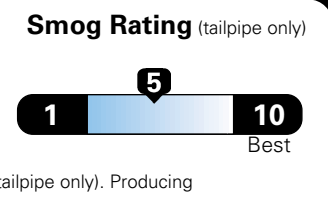

This vehicle emits 352 grams CO2 per mile. The best emits 0 grams per mile (tailpipe only). Producing and distributing fuel also creates emissions; learn more at fuel economy.gov.

Actual results will vary for many reasons, including driving conditions and how you drive and maintain your vehicle. The average new vehicle gets 27 MPG and cost $7,000 to fuel over 5 years. Cost estimates are based on 15,000 miles per year at $2.55 per gallon. MPGe is miles per gasoline gallon equivalent. Vehicle emissions are a significant cause of climate change and smog.

fuel economy.gov
Calculate personalized estimates and compare vehicles