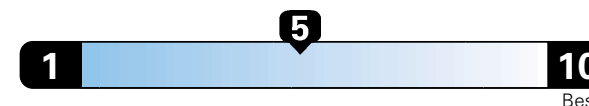

This vehicle emits 352 grams CO2 per mile. The best emits 0 grams per mile (tailpipe only). Producing and distributing fuel also creates emissions; learn more at fuel economy.gov.

Actual results will vary for many reasons, including driving conditions and how you drive and maintain your vehicle. The average new vehicle gets 27 MPG and cost $7,000 to fuel over 5 years. Cost estimates are based on 15,000 miles per year at $2.55 per gallon. MPGe is miles per gasoline gallon equivalent. Vehicle emissions are a significant cause of climate change and smog.

fuel economy.gov

Calculate personalized estimates and compare vehicles