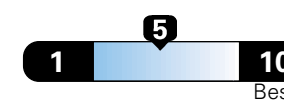

4.0 gallons per 100 miles

You spend \$750
 in fuel costs
 over 5 years
 compared to the
 average new vehicle.

Annual fuel cost \$1,550

Fuel Economy & Greenhouse Gas Rating (tailpipe only)

Smog Rating (tailpipe only)