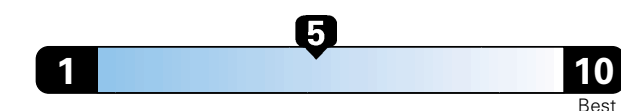

Fuel Economy and Environment

Gasoline Vehicle

Fuel Economy These estimates reflect new EPA methods beginning with 2017 models.
25 MPG
 combined city/hwy
4.0 gallons per 100 miles
 22 city 31 highway

Small SUV 2WD range from 18 to 120 MPG .
 The best vehicle rates 136 MPGe.

You spend \$750
 in fuel costs
 over 5 years
 compared to the
 average new vehicle.

Annual fuel cost \$1,550

Fuel Economy & Greenhouse Gas Rating (tailpipe only)

Smog Rating (tailpipe only)

This vehicle emits 352 grams CO2 per mile. The best emits 0 grams per mile (tailpipe only). Producing and distributing fuel also creates emissions; learn more at fuel economy.gov.