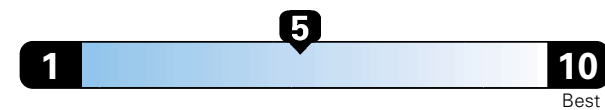

2019 MODEL YEAR

Jeep CHEROKEE LATITUDE PLUS FWD

For more information visit: www.jeep.com
or call 1-877-IAM-JEEP

FCA US LLC

THIS VEHICLE IS MANUFACTURED TO MEET SPECIFIC UNITED STATES REQUIREMENTS. THIS VEHICLE IS NOT MANUFACTURED FOR SALE OR REGISTRATION OUTSIDE OF THE UNITED STATES.

MANUFACTURER'S SUGGESTED RETAIL PRICE OF THIS MODEL INCLUDING DEALER PREPARATION

Base Price: $27,145

JEOP CHEROKEE LATITUDE PLUS FWD
Exterior Color: Billet Silver Metallic Clear Coat Exterior Paint
Interior Color: Black Interior Color
Interior: Cloth / Premium Vinyl Bucket Seats
Engine: 2.0L I4 DOHC DI Turbo Engine
Transmission: 9-Speed Automatic Transmission
STANDARD EQUIPMENT (UNLESS REPLACED BY OPTIONAL EQUIPMENT)
FUNCTIONAL/SAFETY FEATURES

Advanced Multistage Front Airbags
Supplemental Side-Curtain Front and Rear Airbags
Supplemental Front Seat-Mounted Side Airbags
LATCH Ready Child Seat Anchor System
ParkView® Rear Back-Up Camera
Keyless Go™ / Passive Entry
Keyless Entry with Panic Alarm
All Speed Traction Control
Electronic Stability Control
Electronic Roll Mitigation
4-Wheel Disc Anti-Lock Brakes
Speed Control
Tire-Fill Alert
Tire Pressure Monitoring Display
Capless Fuel-Fill
Deep Tint Sunscreen Glass