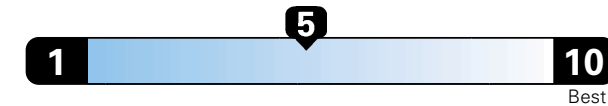

2018 MODEL YEAR

Jeep CHEROKEE LATITUDE PLUS FWD

For more information visit: www.jeep.com
or call 1-877-IAM-JEEP

FCA US LLC

THIS VEHICLE IS MANUFACTURED TO MEET SPECIFIC UNITED STATES REQUIREMENTS. THIS VEHICLE IS NOT MANUFACTURED FOR SALE OR REGISTRATION OUTSIDE OF THE UNITED STATES.

MANUFACTURER'S SUGGESTED RETAIL PRICE OF THIS MODEL INCLUDING DEALER PREPARATION

Base Price: $26,295

JEOP CHEROKEE LATITUDE PLUS FWD
Exterior Color: Granite Crystal Metallic Clear Coat Exterior Paint
Interior Color: Black Interior Color
Interior: Cloth / Leather / Vinyl Bucket Seats
Engine: 3.2-Liter V6 24-Valve VVT Engine
Transmission: 9-Speed Automatic Transmission

STANDARD EQUIPMENT (UNLESS REPLACED BY OPTIONAL EQUIPMENT)

FUNCTIONAL/SAFETY FEATURES

Advanced Multistage Front Airbags
Supplemental Side-Curtain Front and Rear Airbags
Supplemental Front Seat-Mounted Side Airbags
Supplemental Rear Seat Side Airbags
Passenger Inflatable Knee-Bolster Airbag
Driver Inflatable Knee-Bolster Airbag
LATCH Ready Child Seat Anchor System
Bi-Xenon High Intensity Discharge Headlamps
Hill Start Assist
ParkView® Rear Back Up Camera
Keyless Enter-N-Go™ / Passive Entry
Keyless Entry with Panic Alarm
All Speed Traction Control
Electronic Stability Control
Electronic Roll Mitigation
Speed Control
Anti-Lock 4-Wheel Disc Brakes
Tire Pressure Monitoring Display
Trailer Sway Damping
Tire Service Kit

INTERIOR FEATURES