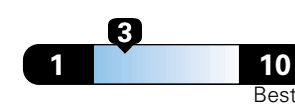

This vehicle emits 377 grams CO2 per mile. The best emits 0 grams per mile (tailpipe only). Producing and distributing fuel also creates emissions; learn more at fuel economy.gov.

Actual results will vary for many reasons, including driving conditions and how you drive and maintain your vehicle. The average new vehicle gets 27 MPG and cost $6,750 to fuel over 5 years. Cost estimates are based on 15,000 miles per year at $2.60 per gallon. MPGe is miles per gasoline gallon equivalent. Vehicle emissions are a significant cause of climate change and smog.

fuel economy.gov

Calculate personalized estimates and compare vehicles