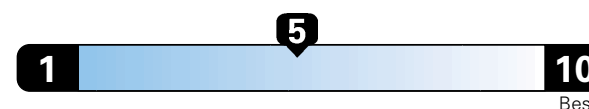

This vehicle emits 377 grams CO2 per mile. The best emits 0 grams per mile (tailpipe only). Producing and distributing fuel also creates emissions; learn more at fuel economy.gov.

Actual results will vary for many reasons, including driving conditions and how you drive and maintain your vehicle. The average new vehicle gets 27 MPG and cost $6,750 to fuel over 5 years. Cost estimates are based on 15,000 miles per year at $2.60 per gallon. MPGe is miles per gasoline gallon equivalent. Vehicle emissions are a significant cause of climate change and smog.

fuel economy.gov

Calculate personalized estimates and compare vehicles