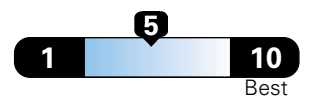

Smog Rating (tailpipe only)

This vehicle emits 400 grams CO2 per mile. The best emits 0 grams per mile (tailpipe only). Producing and distributing fuel also creates emissions; learn more at fuelconomy.gov.

Actual results will vary for many reasons, including driving conditions and how you drive and maintain your vehicle. The average new vehicle gets 27 MPG and cost $7,000 to fuel over 5 years. Cost estimates are based on 15,000 miles per year at $3.00 per gallon. MPGe is miles per gasoline gallon equivalent. Vehicle emissions are a significant cause of climate change and smog.

fuelconomy.gov

Calculate personalized estimates and compare vehicles