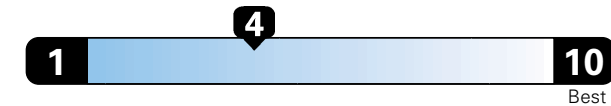

2019 MODEL YEAR

Jeep CHEROKEE TRAILHAWK 4X4

For more information visit: www.jeep.com
or call 1-877-IAM-JEEP

FCA US LLC

THIS VEHICLE IS MANUFACTURED TO MEET SPECIFIC UNITED STATES REQUIREMENTS. THIS VEHICLE IS NOT MANUFACTURED FOR SALE OR REGISTRATION OUTSIDE OF THE UNITED STATES.

MANUFACTURER'S SUGGESTED RETAIL PRICE OF THIS MODEL INCLUDING DEALER PREPARATION

Base Price: $33,945

JEEP CHEROKEE TRAILHAWK 4X4
Exterior Color: Diamond Black Crystal Pearl-Coat Exterior Paint
Interior Color: Black Interior Color
Interior: Cloth / Premium Vinyl Bucket Seats
Engine: 2.0L I4 DOHC DI Turbo Engine
Transmission: 9-Speed Automatic Transmission

STANDARD EQUIPMENT (UNLESS REPLACED BY OPTIONAL EQUIPMENT)
FUNCTIONAL/SAFETY FEATURES

Advanced Multistage Front Airbags
Supplemental Side-Curtain Front and Rear Airbags
Supplemental Front Seat-Mounted Side Airbags
LATCH Ready Child Seat Anchor System
ParkSense® Rear Park-Assist with Stop
Jeep Active Drive II
Selec-Terrain® System
Jeep Active Drive Lock
Hill Descent Control
Off-Road Group with Skid Plates
Selec-Speed® Crawl Control
Off-Road Suspension
ParkView® Rear Back-Up Camera
Blind-Spot and Cross-Path Detection
Keyless Go™ / Passive Entry
All Speed Traction Control
Electronic Stability Control
Electronic Roll Mitigation
4-Wheel Disc Anti-Lock Brakes
Tire-Fill Alert
Capless Fuel-Fill

INTERIOR FEATURES