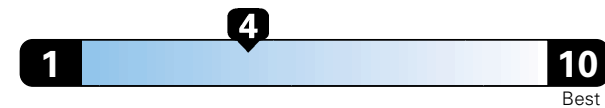

2019 MODEL YEAR

Jeep CHEROKEE TRAILHAWK 4X4

For more information visit: www.jeep.com
or call 1-877-IAM-JEEP

FCA US LLC

THIS VEHICLE IS MANUFACTURED TO MEET SPECIFIC UNITED STATES REQUIREMENTS. THIS VEHICLE IS NOT MANUFACTURED FOR SALE OR REGISTRATION OUTSIDE OF THE UNITED STATES.

MANUFACTURER'S SUGGESTED RETAIL PRICE OF THIS MODEL INCLUDING DEALER PREPARATION

Base Price: $33,945

JEOP CHEROKEE TRAILHAWK 4X4
Exterior Color: Pearl White Pearl-Coat Exterior Paint
Interior Color: Black Interior Color
Interior: Cloth / Premium Vinyl Bucket Seats
Engine: 2.0L I4 DOHC DI Turbo Engine
Transmission: 9-Speed Automatic Transmission

STANDARD EQUIPMENT (UNLESS REPLACED BY OPTIONAL EQUIPMENT)

FUNCTIONAL/SAFETY FEATURES

Advanced Multistage Front Airbags
Supplemental Side-Curtain Front and Rear Airbags
Supplemental Front Seat-Mounted Side Airbags
LATCH Ready Child Seat Anchor System
ParkSense® Rear Park-Assist with Stop
Jeep Active Drive II
Selec-Terrain® System
Jeep Active Drive Lock
Hill Descent Control
Off-Road Group with Skid Plates
Selec-Speed® Crawl Control
Off-Road Suspension
ParkView® Rear Back-Up Camera
Blind-Spot and Cross-Path Detection
Keyless Go™ / Passive Entry
All Speed Traction Control
Electronic Stability Control
Electronic Roll Mitigation
4-Wheel Disc Anti-Lock Brakes
Tire-Fill Alert
Capless Fuel-Fill

INTERIOR FEATURES