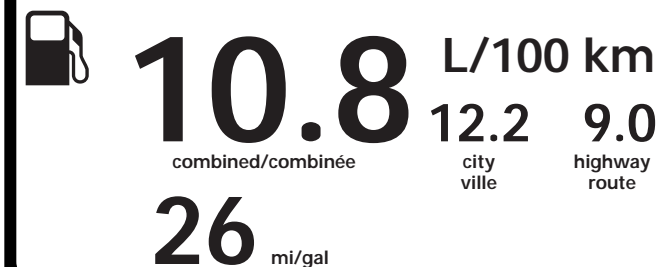

Canada

ENERGUIDE

Gasoline Vehicle
Véhicule à essence

Fuel Consumption / Consommation de carburant

Annual fuel COST
for an annual distance of 20,000 km, and an average fuel price of \$1.09 per litre

\$ 2 354