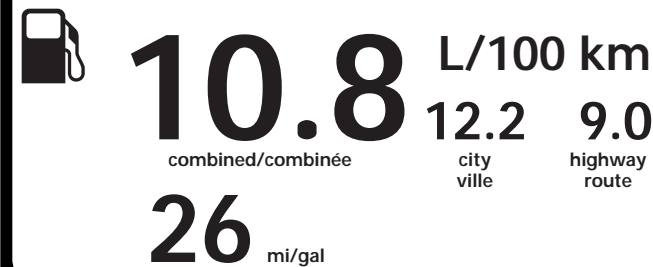

Canada

ENERGUIDE

Gasoline Vehicle
Véhicule à essence

Fuel Consumption / Consommation de carburant

Annual fuel COST
 for an annual distance of 20,000 km, and an average fuel price of \$1.09 per litre

\$ 2 354