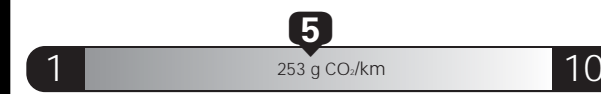

Annual fuel COST
for an annual distance of 20,000 km, and an average fuel price of $1.09 per litre

$ 2 354

Coût annuel en carburant
pour une distance annuelle de 20 000 km, et un prix moyen du carburant de 1,09 $ par litre

Small SUVs range from / Les petits VUS font entre

7.4 - 14.4 L/100 km

L_e is gasoline litre equivalent / L_e signifie litre équivalent d'essence

Carbon Dioxide Rating / Indice de dioxyde de carbone