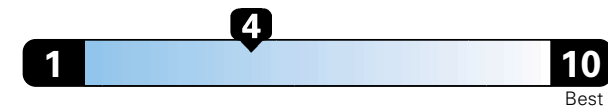

2019 MODEL YEAR

Jeep CHEROKEE TRAILHAWK ELITE 4X4

For more information visit: www.jeep.com
or call 1-877-IAM-JEEP

FCA US LLC

THIS VEHICLE IS MANUFACTURED TO MEET SPECIFIC UNITED STATES REQUIREMENTS. THIS VEHICLE IS NOT MANUFACTURED FOR SALE OR REGISTRATION OUTSIDE OF THE UNITED STATES.

MANUFACTURER'S SUGGESTED RETAIL PRICE OF THIS MODEL INCLUDING DEALER PREPARATION

Base Price: $33,320

JEEP CHEROKEE TRAILHAWK 4X4
Exterior Color: Billet Silver Metallic Clear Coat Exterior Paint
Interior Color: Black Interior Color
Interior: Premium Leather-Trimmed Bucket Seats
Engine: 3.2-Liter V6 24-Valve VVT Engine
Transmission: 9-Speed Automatic Transmission

STANDARD EQUIPMENT (UNLESS REPLACED BY OPTIONAL EQUIPMENT)
FUNCTIONAL/SAFETY FEATURES

Advanced Multistage Front Airbags
Supplemental Side-Curtain Front and Rear Airbags
Supplemental Front Seat-Mounted Side Airbags
LATCH Ready Child Seat Anchor System
ParkSense Rear Park-Assist w/Stop
Jeep Active Drive II
Selec-Terrain™ System
Jeep Active Drive Lock
Hill Descent Control
Off-Road Group with Skid Plates
Selec-Speed™ Crawl Control
Off-Road Suspension
ParkView® Rear Back Up Camera
Blind-Spot and Cross-Path Detection
Keyless Enter-N-Go™ / Passive Entry
All Speed Traction Control
Electronic Stability Control
Electronic Roll Mitigation
4-Wheel Disc Anti-Lock Brakes
Tire-Fill Alert
Capless Fuel-Filler

INTERIOR FEATURES