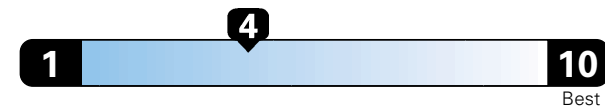

2019 MODEL YEAR

Jeep CHEROKEE TRAILHAWK 4X4

For more information visit: www.jeep.com
or call 1-877-IAM-JEEP

FCA US LLC

THIS VEHICLE IS MANUFACTURED TO MEET SPECIFIC UNITED STATES REQUIREMENTS. THIS VEHICLE IS NOT MANUFACTURED FOR SALE OR REGISTRATION OUTSIDE OF THE UNITED STATES.

MANUFACTURER'S SUGGESTED RETAIL PRICE OF THIS MODEL INCLUDING DEALER PREPARATION

Base Price: $33,695

JEEP CHEROKEE TRAILHAWK 4X4
Exterior Color: Pearl White Pearl-Coat Exterior Paint
Interior Color: Black Interior Color
Interior: Cloth / Premium Vinyl Bucket Seats
Engine: 3.2-Liter V6 24-Valve VVT Engine
Transmission: 9-Speed Automatic Transmission
STANDARD EQUIPMENT (UNLESS REPLACED BY OPTIONAL EQUIPMENT)

FUNCTIONAL/SAFETY FEATURES
Advanced Multistage Front Airbags
Supplemental Side-Curtain Front and Rear Airbags
Supplemental Front Seat-Mounted Side Airbags
LATCH Ready Child Seat Anchor System
ParkSense® Rear Park-Assist with Stop
Jeep Active Drive II
Selec-Terrain® System
Jeep Active Drive Lock
Hill Descent Control
Off-Road Group with Skid Plates
Selec-Speed® Crawl Control
Off-Road Suspension
ParkView® Rear Back-Up Camera
Blind-Spot and Cross-Path Detection
Keyless Go™ / Passive Entry
All Speed Traction Control
Electronic Stability Control
Electronic Roll Mitigation
4-Wheel Disc Anti-Lock Brakes
Tire-Fill Alert
Capless Fuel-Fill