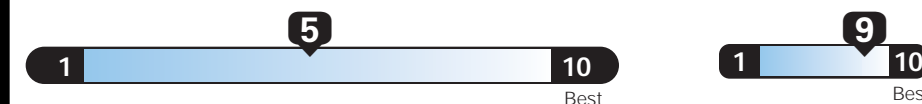

## EPA DOT Fuel Economy and Environment

Gasoline Vehicle

You spend **\$1,000** more in fuel costs over 5 years compared to the average new vehicle.

Annual fuel cost **\$1,600**

Fuel Economy & Greenhouse Gas Rating (tailpipe only) Smog Rating (tailpipe only)