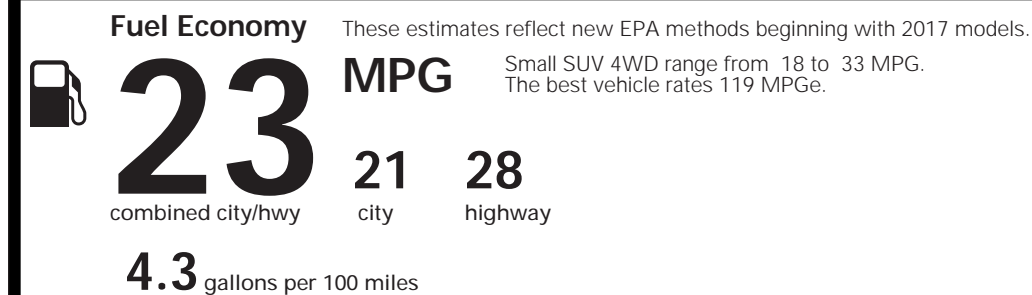

Power 4-Way Driver Lumbar Adjust

"North" Badge

Leather-Trimmed Bucket Seats

Remote Start System

Cold Weather Group

Heated Front Seats

Heated Steering Wheel

All-Season Floor Mats

Windshield Wiper De-Icer

Power Heated Mirrors

Engine Block Heater

Uconnect® 8.4

8.4-Inch Touchscreen Display

Navigation-Capable; See Dealer for Activation

Remote USB Port

SiriusXM Sat. Radio with 1-Yr Radio Subscription

For More Information, Call 800-643-2112

Uconnect® Access 6-Mo Trial (Registration Req'd)

For Details, Visit www.DriveUconnect.com

$1,845

$895

DESTINATION CHARGE

$995

True North Package Savings of $300

TOTAL PRICE: * $31,280

WARRANTY COVERAGE

5-year or 60,000-mile Powertrain Limited Warranty.

3-year or 36,000-mile Basic Limited Warranty.

Ask Dealer for a copy of the limited warranties or see your owner's manual for details.

**5 YEAR / 60,000 MILE
POWERTRAIN WARRANTY**

Assembly Point/Port of Entry: TOLEDO, OHIO, U.S.A.

VIN: 1C4-PJMCB2HW-575404

L4-VON: 8001

S.L. 1202

THIS LABEL IS ADDED TO THIS VEHICLE TO COMPLY WITH FEDERAL LAW. THE LABEL CANNOT BE REMOVED OR ALTERED PRIOR TO DELIVERY TO THE ULTIMATE PURCHASER.

* STATE AND/OR LOCAL TAXES IF ANY, LICENSE AND TITLE FEES AND DEALER SUPPLIED AND INSTALLED OPTIONS AND ACCESSORIES ARE NOT INCLUDED IN THIS PRICE. DISCOUNT, IF ANY, IS BASED ON PRICE OF OPTIONS IF PURCHASED SEPARATELY.

EPA DOT Fuel Economy and Environment

Gasoline Vehicle

You spend **$1,000** more in fuel costs over 5 years compared to the average new vehicle.

Annual fuel cost **$1,600**

Fuel Economy & Greenhouse Gas Rating (tailpipe only) Smog Rating (tailpipe only)

This vehicle emits 378 grams CO2 per mile. The best emits 0 grams per mile (tailpipe only). Producing and distributing fuel also creates emissions; learn more at fuel economy.gov

Actual results will vary for many reasons, including driving conditions and how you drive and maintain your vehicle. The average new vehicle gets 26 MPG and cost $7,000 to fuel over 5 years. Cost estimates are based on 15,000 miles per year at $2.45 per gallon. MPGe is miles per gasoline gallon equivalent. Vehicle emissions are a significant cause of climate change and smog.

fuel economy.gov

Calculate personalized estimates and compare vehicles

Smartphone QR Code™

GOVERNMENT 5-STAR SAFETY RATINGS

Overall Vehicle Score ★★★★★

Based on the combined ratings of frontal, side, and rollover. Should ONLY be compared to other vehicles of similar size and weight.

Frontal Crash Driver Passenger ★★★★★

Based on the risk of injury in a frontal impact. Should ONLY be compared to other vehicles of similar size and weight.

Side Crash Front seat Rear seat ★★★★★

Based on the risk of injury in a side impact.

Rollover ★★★★★

Based on the risk of rollover in a single-vehicle crash.

Star ratings range from 1 to 5 stars (★★★★★) with 5 being the highest.

Source: National Highway Traffic Safety Administration (NHTSA)

www.safercar.gov or 1-888-327-4236

The safety ratings above are based on Federal Government tests of particular vehicles equipped with certain features and options. The performance of this vehicle may differ.

PARTS CONTENT INFORMATION

FOR VEHICLES IN THIS CARLINE:
U.S./CANADIAN PARTS CONTENT: 70%

MAJOR SOURCES OF FOREIGN PARTS

CONTENT:

MEXICO: 20%

NOTE: PARTS CONTENT DOES NOT INCLUDE FINAL ASSEMBLY, DISTRIBUTION, OR OTHER NON-PARTS COSTS.

FOR THIS VEHICLE:

FINAL ASSEMBLY POINT:

TOLEDO, OHIO, U.S.A.

COUNTRY OF ORIGIN:

ENGINE: UNITED STATES

TRANSMISSION: UNITED STATES