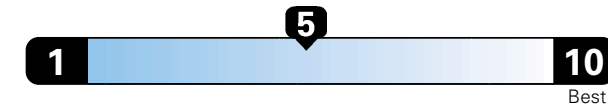

2019 MODEL YEAR

Jeep CHEROKEE LATITUDE 4X4

For more information visit: www.jeep.com
or call 1-877-IAM-JEEP

FCA US LLC

THIS VEHICLE IS MANUFACTURED TO MEET SPECIFIC UNITED STATES REQUIREMENTS. THIS VEHICLE IS NOT MANUFACTURED FOR SALE OR REGISTRATION OUTSIDE OF THE UNITED STATES.

MANUFACTURER'S SUGGESTED RETAIL PRICE OF THIS MODEL INCLUDING DEALER PREPARATION

Base Price: $26,295

JEOP CHEROKEE LATITUDE 4X4
Exterior Color: Diamond Black Crystal Pearl-Coat Exterior Paint
Interior Color: Black Interior Color
Interior: Cloth Bucket Seats
Engine: 2.4L I4 MultiAir® Engine
Transmission: 9-Speed Automatic Transmission

STANDARD EQUIPMENT (UNLESS REPLACED BY OPTIONAL EQUIPMENT)
FUNCTIONAL/SAFETY FEATURES

Advanced Multistage Front Airbags
Supplemental Side-Curtain Front and Rear Airbags
Supplemental Front Seat-Mounted Side Airbags
LATCH Ready Child Seat Anchor System
ParkView® Rear Back-Up Camera
Jeep Active Drive I
Selec-Terrain® System
Keyless Entry with Panic Alarm
All Speed Traction Control
Electronic Stability Control
Electronic Roll Mitigation
4-Wheel Disc Anti-Lock Brakes
Speed Control
Tire-Fill Alert
Tire Pressure Monitoring Display
Capless Fuel-Fill

INTERIOR FEATURES

Uconnect® 4 with 7-Inch Display
Apple CarPlay®
Google Android Auto™
Cluster 3.5-Inch TFT Black and White Display
Integrated Voice Command with Bluetooth®
Media Center Electronics Storage
USB Port in Media Center
Remote USB Port
6-Speakers
12-Volt Auxiliary Power Outlet
Power Windows with Driver's One-Touch Feature

EXTERIOR FEATURES

17-Inch x 7-inch Full Face Steel Wheels
225/65R17 BSW All-Season Tires
Compact Spare Tire
Power-Heated Mirrors
Automatic Headlamps
LED Low / High Beam Headlamps
Front LED Fog Lamps
Bright Side Roof Rails