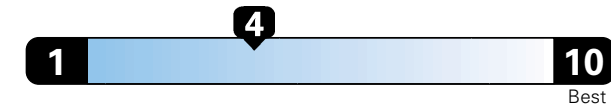

This vehicle emits 400 grams CO2 per mile. The best emits 0 grams per mile (tailpipe only). Producing and distributing fuel also creates emissions; learn more at fuel economy.gov.

Smog Rating (tailpipe only)