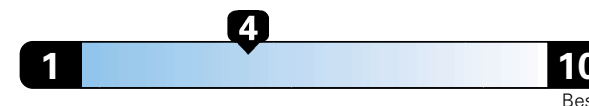

This vehicle emits 400 grams CO2 per mile. The best emits 0 grams per mile (tailpipe only). Producing and distributing fuel also creates emissions; learn more at fuel economy.gov.

Actual results will vary for many reasons, including driving conditions and how you drive and maintain your vehicle. The average new vehicle gets 27 MPG and cost $7,000 to fuel over 5 years. Cost estimates are based on 15,000 miles per year at $2.80 per gallon. MPGe is miles per gasoline gallon equivalent. Vehicle emissions are a significant cause of climate change and smog.

fuel economy.gov

Calculate personalized estimates and compare vehicles

Smartphone
QR Code™

GOVERNMENT 5-STAR SAFETY RATINGS

Overall Vehicle Score

Not Rated

Based on the combined ratings of frontal, side, and rollover.
Should ONLY be compared to other vehicles of similar size and weight.

**Frontal
Crash**

**Driver
Passenger**

**Not Rated
Not Rated**

Based on the risk of injury in a frontal impact.
Should ONLY be compared to other vehicles of similar size and weight.

**Side
Crash**

**Front seat
Rear seat**

**Not Rated
Not Rated**

Based on the risk of injury in a side impact.

Rollover

★★★★

Based on the risk of rollover in a single-vehicle crash.

Star ratings range from 1 to 5 stars (★★★★★) with 5 being the highest.

Source: National Highway Traffic Safety Administration (NHTSA)

www.safercar.gov or 1-888-327-4236

The safety ratings above are based on Federal Government tests of particular vehicles equipped with certain features and options. The performance of this vehicle may differ.

PARTS CONTENT INFORMATION

**FOR VEHICLES IN THIS CARLINE:
U.S./CANADIAN PARTS CONTENT: 69%**
**MAJOR SOURCES OF FOREIGN PARTS
CONTENT:**

MEXICO : 20%

NOTE: PARTS CONTENT DOES NOT INCLUDE FINAL ASSEMBLY, DISTRIBUTION, OR OTHER NON-PARTS COSTS.

FOR THIS VEHICLE:

**FINAL ASSEMBLY POINT:
BELVIDERE, ILLINOIS, U.S.A.**

COUNTRY OF ORIGIN:

ENGINE: UNITED STATES

TRANSMISSION: UNITED STATES