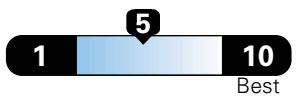

Smog Rating (tailpipe only)

This vehicle emits 400 grams CO2 per mile. The best emits 0 grams per mile (tailpipe only). Producing and distributing fuel also creates emissions; learn more at fuel economy.gov.

Actual results will vary for many reasons, including driving conditions and how you drive and maintain your vehicle. The average new vehicle gets 27 MPG and cost $7,500 to fuel over 5 years. Cost estimates are based on 15,000 miles per year at $2.70 per gallon. MPGe is miles per gasoline gallon equivalent. Vehicle emissions are a significant cause of climate change and smog.

fuel economy.gov

Calculate personalized estimates and compare vehicles