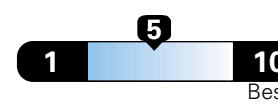

4.2 gallons per 100 miles

You spend
\$1,000
in fuel costs
over 5 years
compared to the
average new vehicle.

Annual fuel cost
\$1,600

Fuel Economy & Greenhouse Gas Rating (tailpipe only)

Smog Rating (tailpipe only)