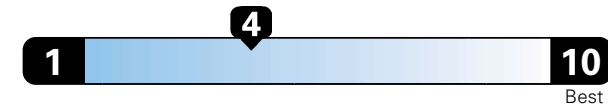

2019 MODEL YEAR

Jeep CHEROKEE LIMITED 4X4

For more information visit: www.jeep.com
or call 1-877-IAM-JEEP

FCA US LLC

THIS VEHICLE IS MANUFACTURED TO MEET SPECIFIC UNITED STATES REQUIREMENTS. THIS VEHICLE IS NOT MANUFACTURED FOR SALE OR REGISTRATION OUTSIDE OF THE UNITED STATES.

MANUFACTURER'S SUGGESTED RETAIL PRICE OF THIS MODEL INCLUDING DEALER PREPARATION

Base Price: $34,445

JEOP CHEROKEE LIMITED 4X4
Exterior Color: Velvet Red Pearl-Coat Exterior Paint
Interior Color: Black Interior Color
Interior: Premium Leather-Trimmed Bucket Seats
Engine: 3.2-Liter V6 24-Valve VVT Engine
Transmission: 9-Speed Automatic Transmission
STANDARD EQUIPMENT (UNLESS REPLACED BY OPTIONAL EQUIPMENT)