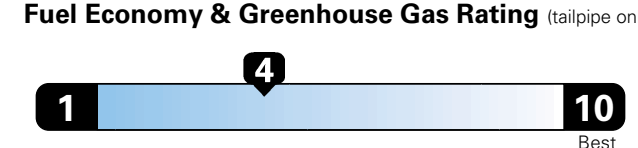

This vehicle emits 400 grams CO2 per mile. The best emits 0 grams per mile (tailpipe only). Producing and distributing fuel also creates emissions; learn more at fuelconomy.gov.

Actual results will vary for many reasons, including driving conditions and how you drive and maintain your vehicle. The average new vehicle gets 27 MPG and cost $7,000 to fuel over 5 years. Cost estimates are based on 15,000 miles per year at $2.80 per gallon. MPGe is miles per gasoline gallon equivalent. Vehicle emissions are a significant cause of climate change and smog.

fuelconomy.gov

Calculate personalized estimates and compare vehicles