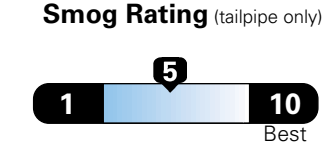

This vehicle emits 400 grams CO2 per mile. The best emits 0 grams per mile (tailpipe only). Producing and distributing fuel also creates emissions; learn more at fuelconomy.gov.

Actual results will vary for many reasons, including driving conditions and how you drive and maintain your vehicle. The average new vehicle gets 27 MPG and cost $7,000 to fuel over 5 years. Cost estimates are based on 15,000 miles per year at $2.80 per gallon. MPGe is miles per gasoline gallon equivalent. Vehicle emissions are a significant cause of climate change and smog.

fuelconomy.gov

Calculate personalized estimates and compare vehicles