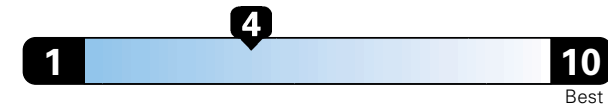

Fuel Economy and Environment

Gasoline Vehicle

Fuel Economy These estimates reflect new EPA methods beginning with 2017 models.

22 MPG
 combined city/hwy

19 city 27 highway

4.5 gallons per 100 miles

Small SUV 4WD range from 18 to 37 MPG. The best vehicle rates 136 MPGe.

You spend \$2,500
 in fuel costs over 5 years compared to the average new vehicle.

Annual fuel cost \$1,900

Fuel Economy & Greenhouse Gas Rating (tailpipe only)

Smog Rating (tailpipe only)

This vehicle emits 400 grams CO2 per mile. The best emits 0 grams per mile (tailpipe only). Producing and distributing fuel also creates emissions; learn more at fuelconomy.gov.