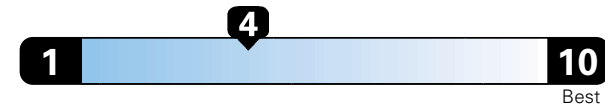

2020 MODEL YEAR

CHEROKEE HIGH ALTITUDE 4X4

For more information visit: www.jeep.com
or call 1-877-IAM-JEEP

FCA US LLC

THIS VEHICLE IS MANUFACTURED TO MEET SPECIFIC UNITED STATES REQUIREMENTS. THIS VEHICLE IS NOT MANUFACTURED FOR SALE OR REGISTRATION OUTSIDE OF THE UNITED STATES.

MANUFACTURER'S SUGGESTED RETAIL PRICE OF THIS MODEL INCLUDING DEALER PREPARATION

Base Price: $34,595

JEOP CHEROKEE LIMITED 4X4
Exterior Color: Diamond Black Crystal Pearl-Coat Exterior Paint
Interior Color: Black Interior Color
Interior: Premium Leather-Trimmed Bucket Seats
Engine: 3.2L V6 24V VVT Engine w/ESS
Transmission: 9-Speed Automatic Transmission

STANDARD EQUIPMENT (UNLESS REPLACED BY OPTIONAL EQUIPMENT)

FUNCTIONAL/SAFETY FEATURES

Advanced Multistage Front Air Bags
Supplemental Side-Curtain Front and Rear Air Bags
Supplemental Front Seat Side Air Bags
LATCH Ready Child Seat Anchor System
ParkSense® Rear Park-Assist with Stop
ParkView® Rear Back-Up Camera
Blind-Spot and Cross-Path Detection
Power Liftgate
Jeep Active Drive I
Engine Stop / Start Technology
Selec-Terrain® System
Hill Start Assist
Push-Button Start
Remote-Start System
All-Speed Traction Control
Electronic Stability Control
Electronic Roll Mitigation
Anti-Lock 4-Wheel-Disc Brakes
Windshield Wiper De-Icer
Capless Fuel-Fill
Tire-Fill Alert
Tire Pressure Monitoring Display
Universal Garage Door Opener
Security Alarm

INTERIOR FEATURES

Uconnect® 4 with 8.4-Inch Display
Apple CarPlay®
Google Android Auto™
SiriusXM® with 1-Year Radio Subscription

OPTIONAL EQUIPMENT (May Replace Standard Equipment)