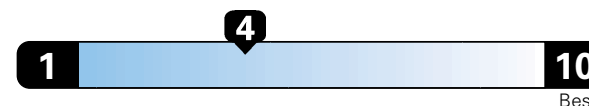

Fuel Economy and Environment

Gasoline Vehicle

Fuel Economy These estimates reflect new EPA methods beginning with 2017 models.
22 MPG
 combined city/hwy
4.5 gallons per 100 miles
 19 city 27 highway

Small SUV 4WD range from 18 to 37 MPG .
The best vehicle rates 136 MPGe.

You spend \$2,500
in fuel costs over 5 years
 compared to the average new vehicle.

Annual fuel cost \$1,900

Fuel Economy & Greenhouse Gas Rating (tailpipe only)

Smog Rating (tailpipe only)

This vehicle emits 400 grams CO2 per mile. The best emits 0 grams per mile (tailpipe only). Producing and distributing fuel also creates emissions; learn more at fuel economy.gov.