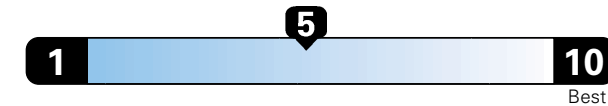

2019 MODEL YEAR

Jeep CHEROKEE LATITUDE PLUS 4X4

For more information visit: www.jeep.com
or call 1-877-IAM-JEEP

FCA US LLC

THIS VEHICLE IS MANUFACTURED TO MEET SPECIFIC UNITED STATES REQUIREMENTS. THIS VEHICLE IS NOT MANUFACTURED FOR SALE OR REGISTRATION OUTSIDE OF THE UNITED STATES.

MANUFACTURER'S SUGGESTED RETAIL PRICE OF THIS MODEL INCLUDING DEALER PREPARATION

Base Price: $28,645

JEOP CHEROKEE LATITUDE PLUS 4X4
Exterior Color: Granite Crystal Metallic Clear-Coat Exterior Paint
Interior Color: Black Interior Color
Interior: Cloth / Premium Vinyl Bucket Seats
Engine: 2.4L I4 MultiAir® Engine
Transmission: 9-Speed Automatic Transmission
STANDARD EQUIPMENT (UNLESS REPLACED BY OPTIONAL EQUIPMENT)
FUNCTIONAL/SAFETY FEATURES

Advanced Multistage Front Airbags
Supplemental Side-Curtain Front and Rear Airbags
Supplemental Front Seat-Mounted Side Airbags
LATCH Ready Child Seat Anchor System
ParkView® Rear Back-Up Camera
Jeep Active Drive I
Selec-Terrain® System
Keyless Go™ / Passive Entry
Keyless Entry with Panic Alarm
All Speed Traction Control
Electronic Stability Control
Electronic Roll Mitigation
4-Wheel Disc Anti-Lock Brakes
Speed Control
Tire-Fill Alert
Tire Pressure Monitoring Display
Capless Fuel-Fill
Deep Tint Sunscreen Glass