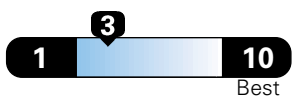

4.2 gallons per 100 miles

**You spend
 \$1,000
 in fuel costs
 over 5 years
 compared to the
 average new vehicle.**

**Annual fuel cost
 \$1,600**

Fuel Economy & Greenhouse Gas Rating (tailpipe only)

Smog Rating (tailpipe only)